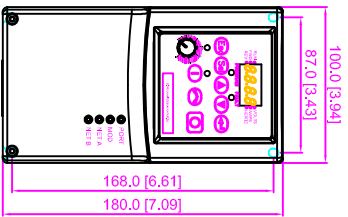

22B
Frame B
Comms IP20

10/01/2002

22B
Frame C
Comms IP20

10/01/2002

Unit: mm [inch]

Unit: mm [inch]