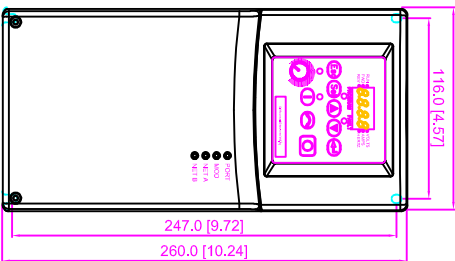

22B
Frame B
Comms IP20

10/01/2002

22B
Frame C
Comms IP20

10/01/2002

Unit: mm [inch]

Unit: mm [inch]