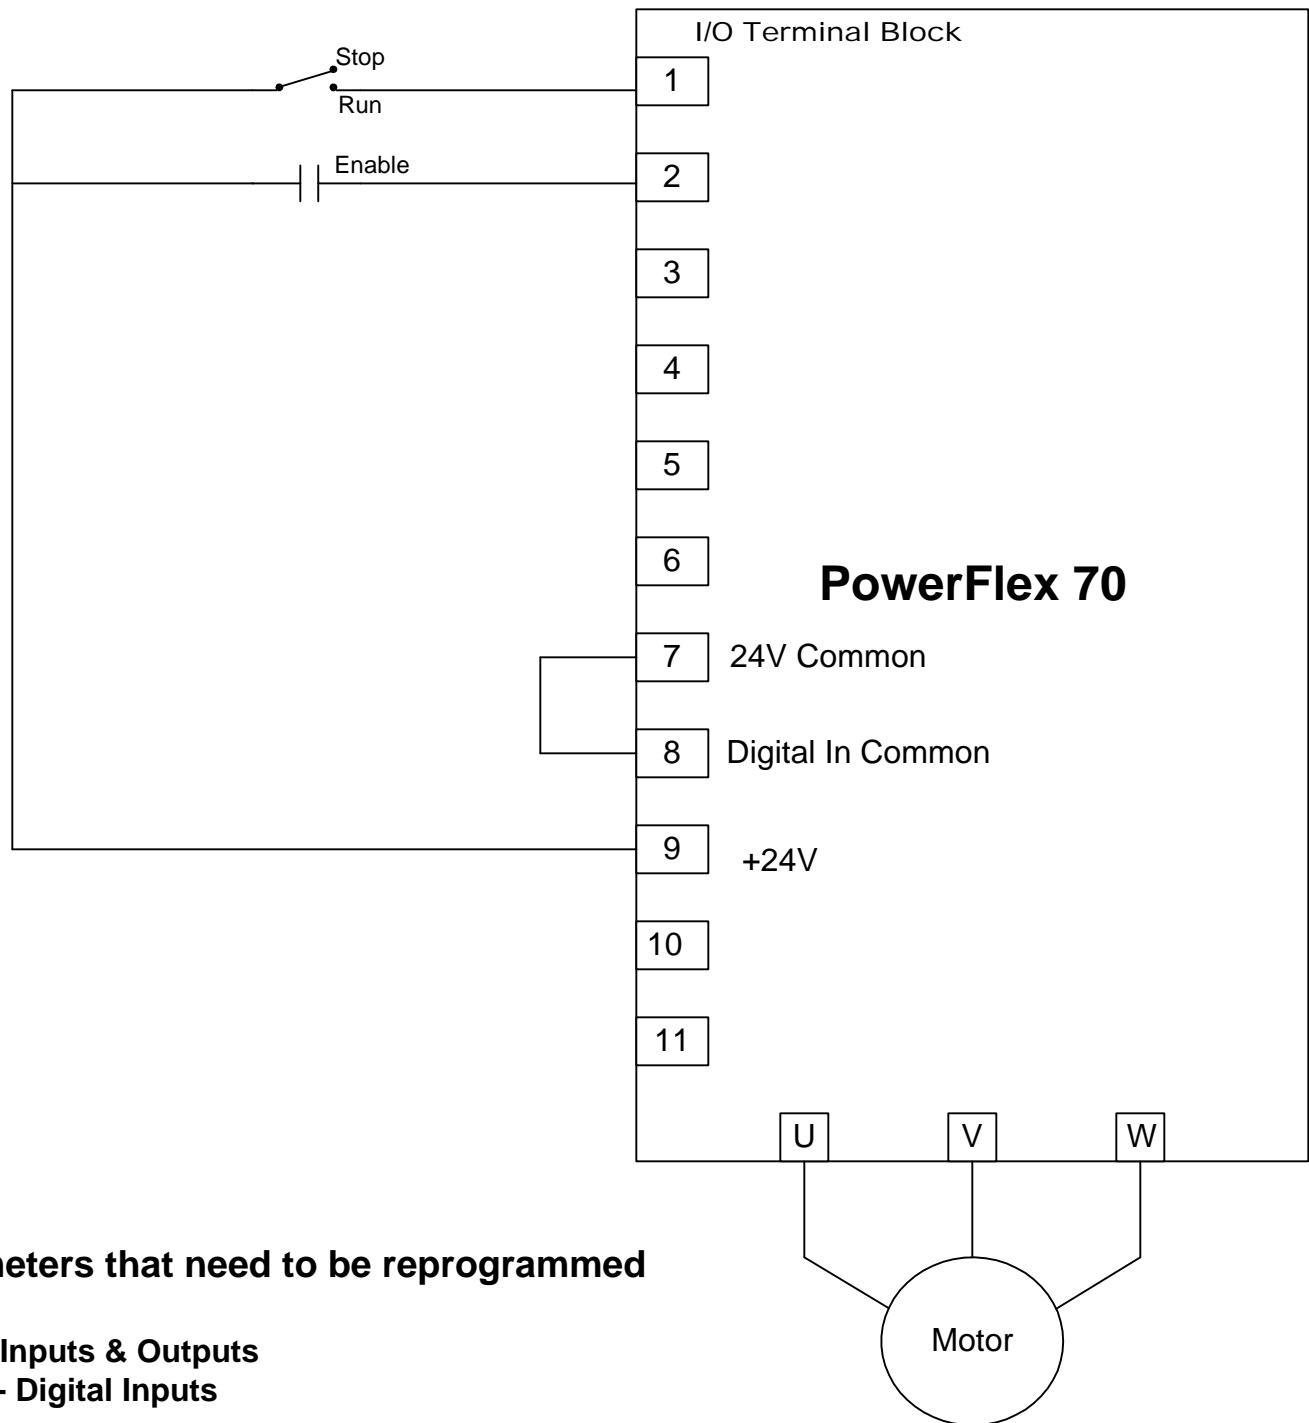

2-Wire, Run/Stop, Enable Drive Supply 24 volt Logic power

361 (Digital In1 Sel) = 7

362 (Digital In2 Sel) = 1

363 (Digital In3 Sel) = 10

364 (Digital In4 Sel) = 15

365 (Digital In5 Sel) = 16

366 (Digital In6 Sel) = 17