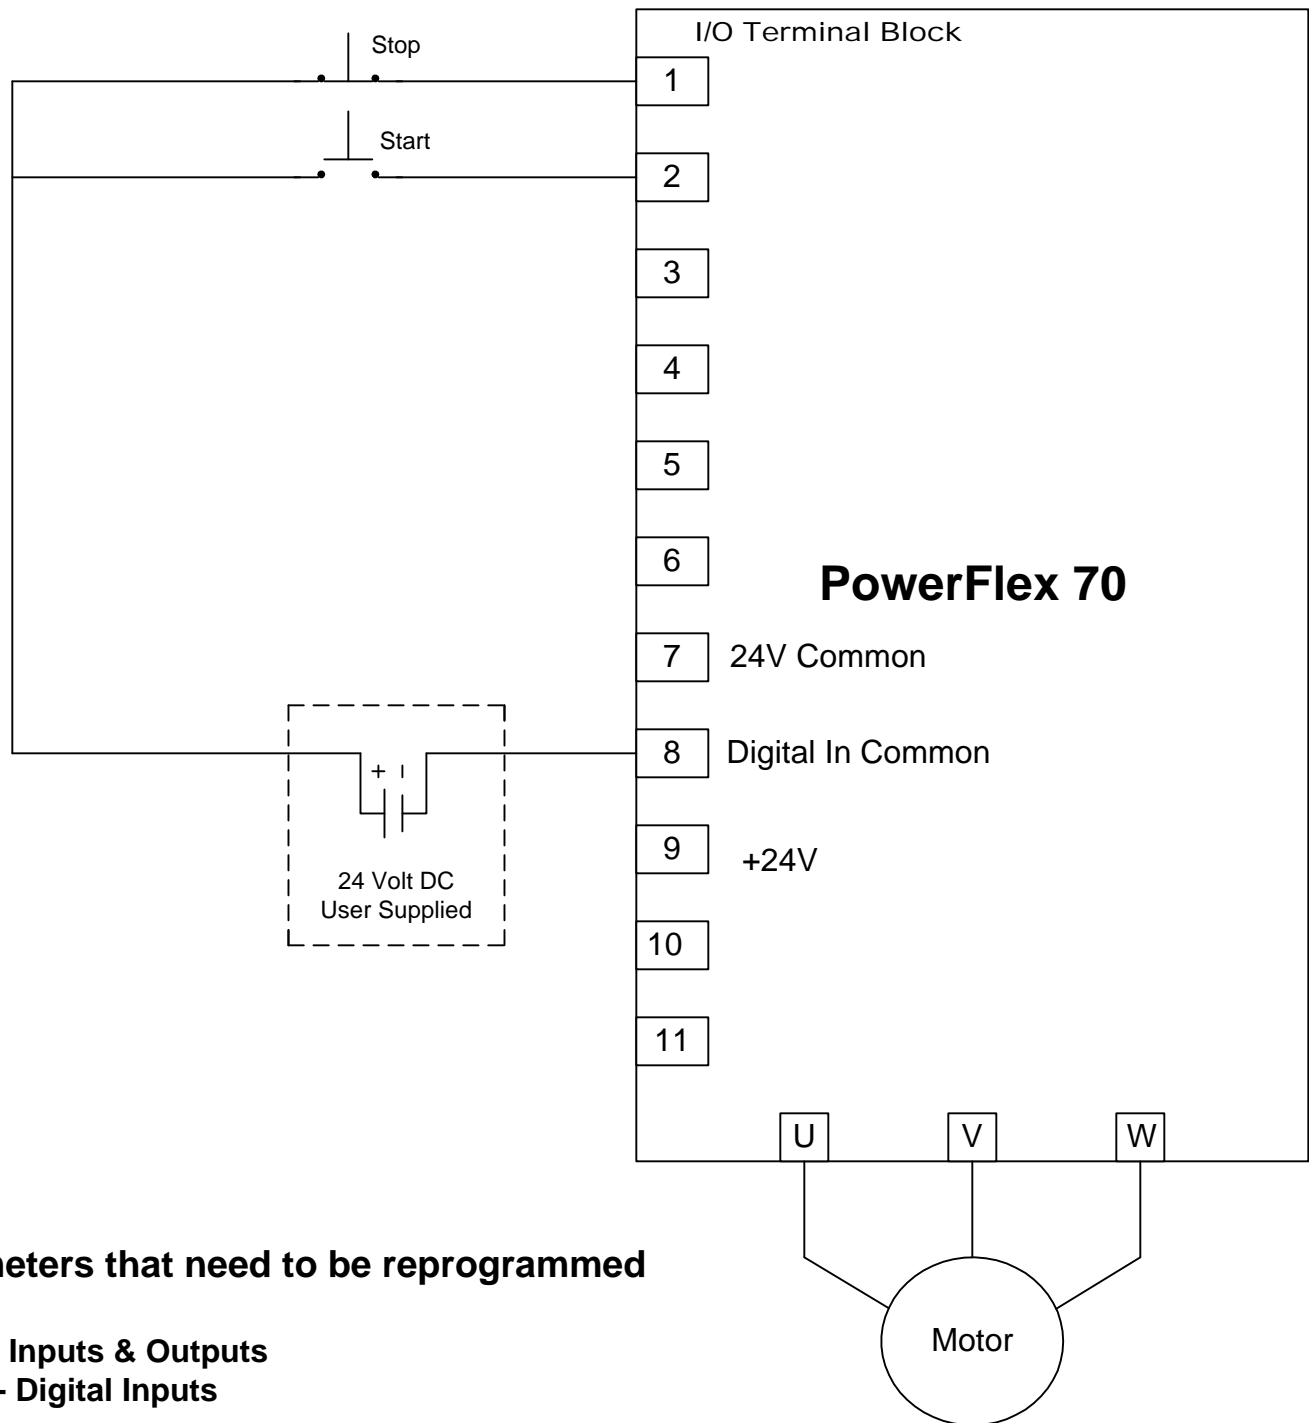

3Wire, Start/Stop User Supplied 24 volt Logic power

Parameters that need to be reprogrammed

File J / Inputs & Outputs Group - Digital Inputs

- 361 (Digital In1 Sel) = 4
- 362 (Digital In2 Sel) = 5
- 363 (Digital In3 Sel) = 10
- 364 (Digital In4 Sel) = 15
- 365 (Digital In5 Sel) = 16
- 366 (Digital In6 Sel) = 17