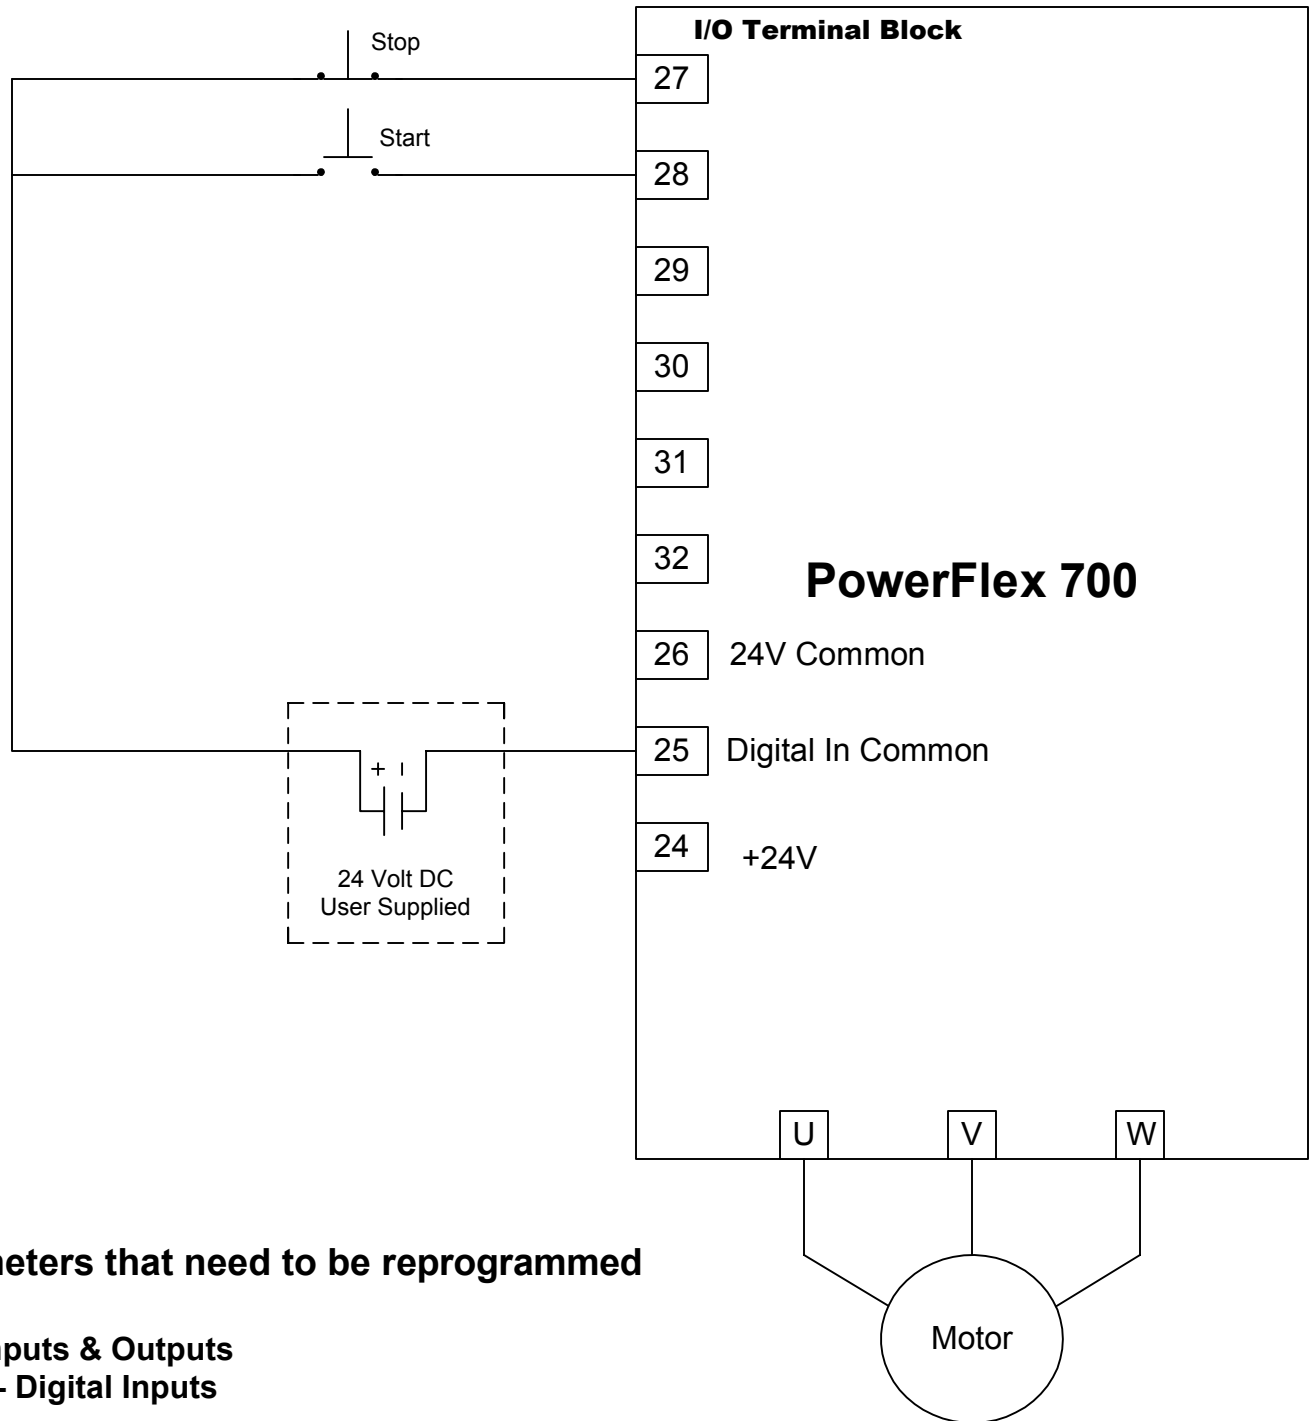

3Wire, Start/Stop User Supplied 24 volt Logic power

Parameters that need to be reprogrammed

File - Inputs & Outputs Group - Digital Inputs

- 361 (Digital In1 Sel) = 4
- 362 (Digital In2 Sel) = 5
- 363 (Digital In3 Sel) = 10
- 364 (Digital In4 Sel) = 15
- 365 (Digital In5 Sel) = 16
- 366 (Digital In6 Sel) = 17