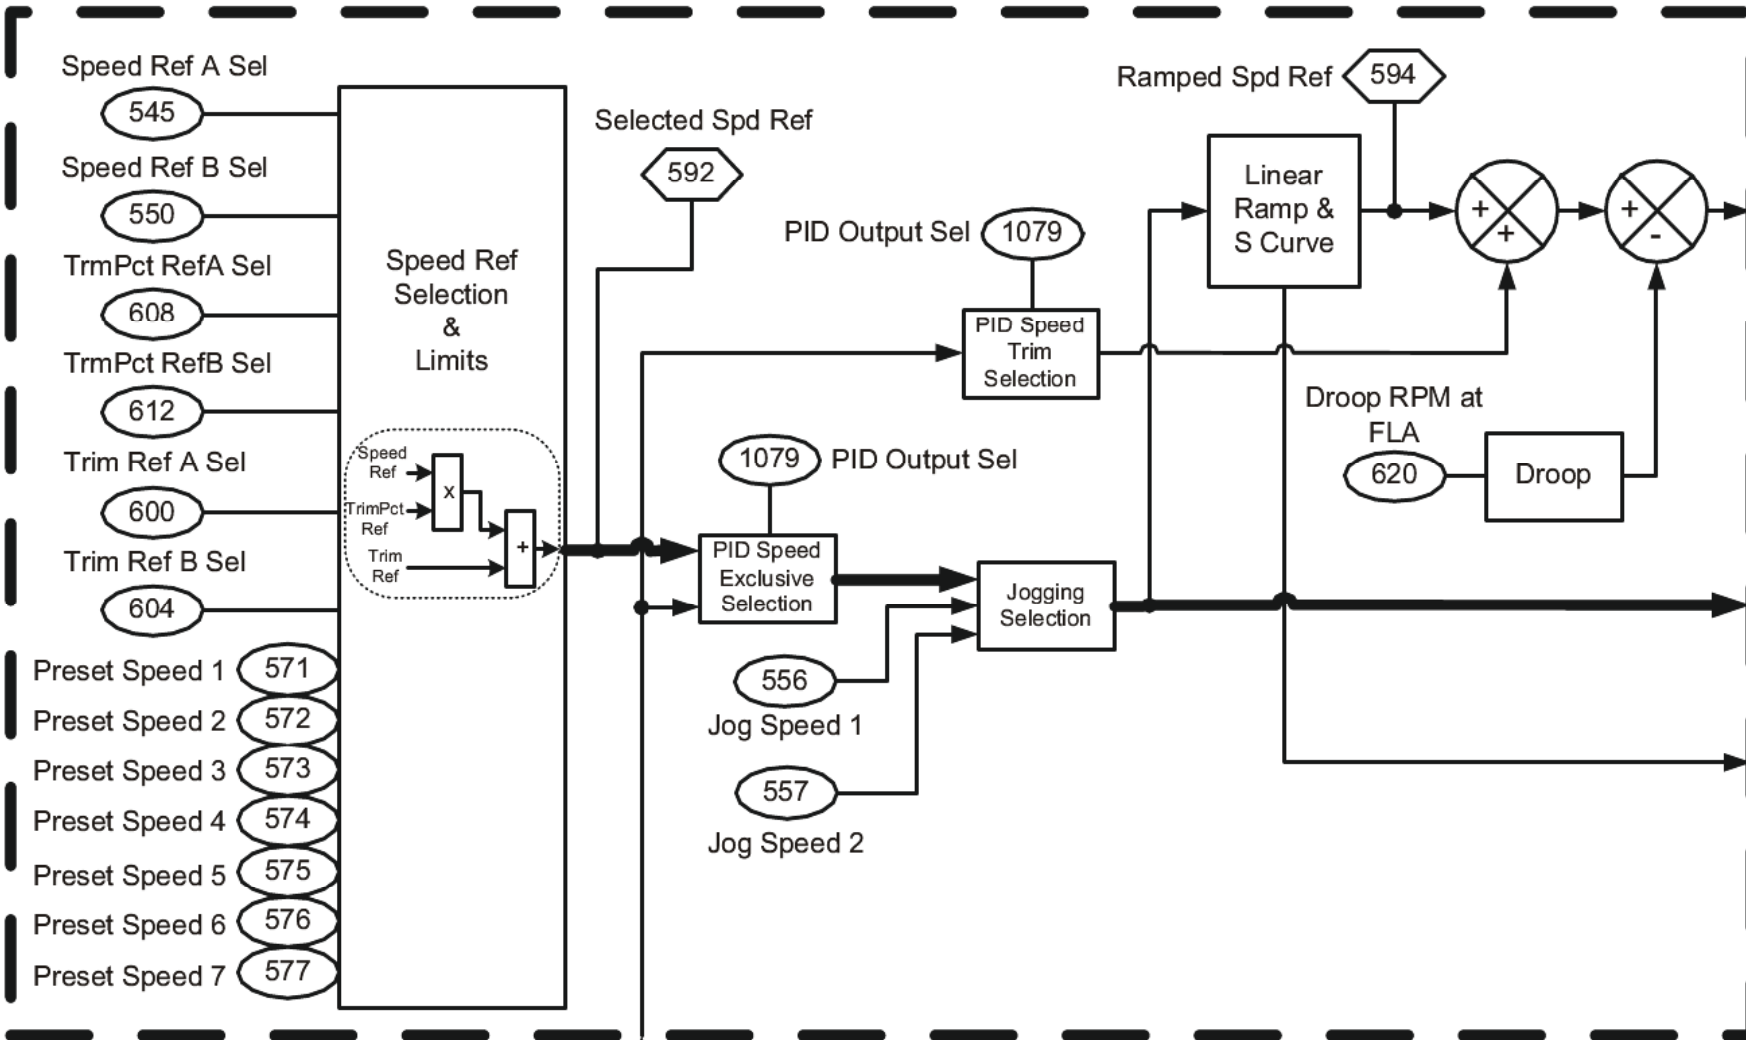

PowerFlex 755

VF (V/Hz), SV Overview

Speed Control – Reference (pages: 4-6,8,9)

Speed Control – Trim Regulator (page: 9)

Process Control (pages: 24,25)