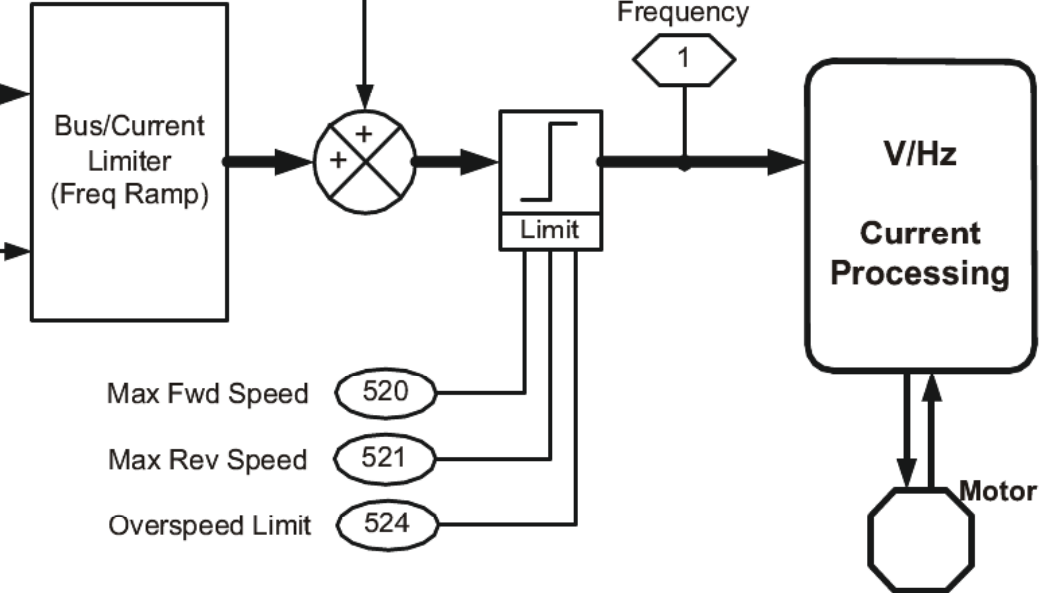

PowerFlex 755

VF (V/Hz), SV Overview

Speed Control – Reference (pages: 4-6,8,9)

Speed Control – Trim Regulator (page: 9)

Process Control (pages: 24,25)