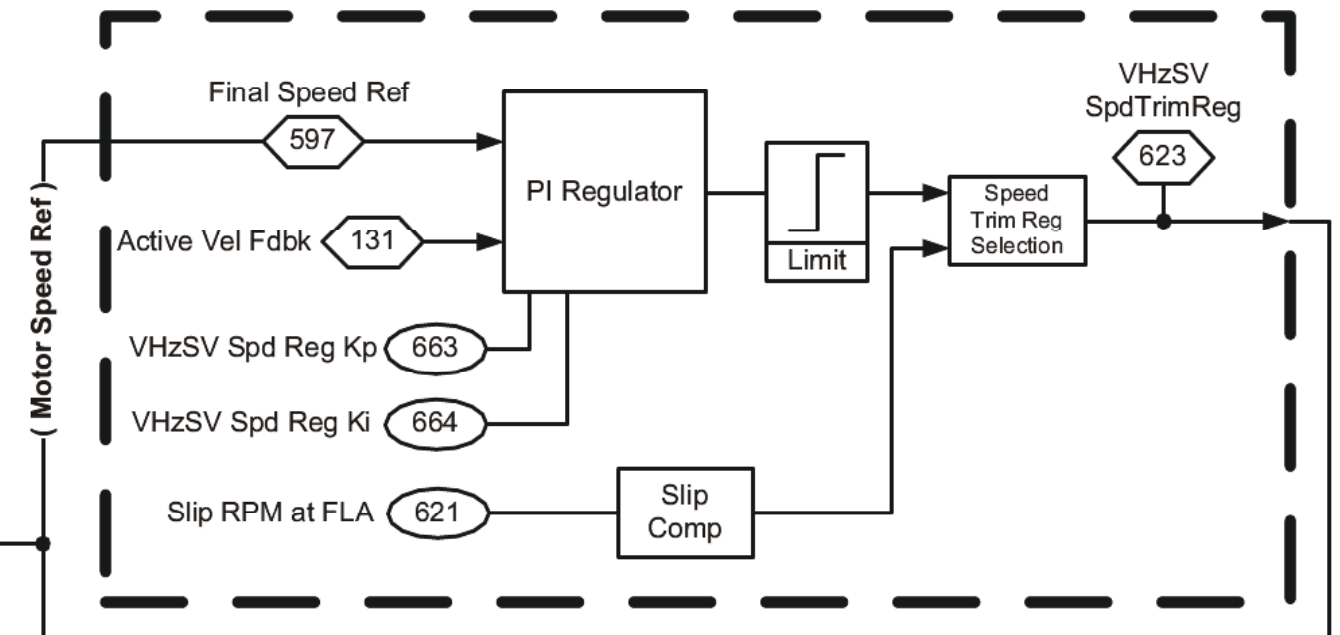

PowerFlex 755

VF (V/Hz), SV Overview

Speed Control – Reference (pages: 4-6,8,9)

Speed Control – Trim Regulator (page: 9)

Process Control (pages: 24,25)