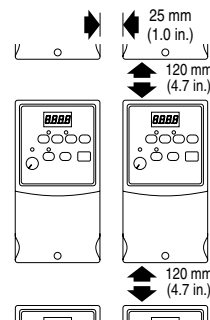

MD60 NEMA 1 / IP30 Kit Installation Instructions

Model Numbers 6MD-NM1A and 6MD-NM1B
Instruction Manual D2-3503

ATTENTION: Wait three (3) minutes for capacitors to discharge to safe voltage levels. Failure to observe this precaution could result in severe bodily injury or loss of life.