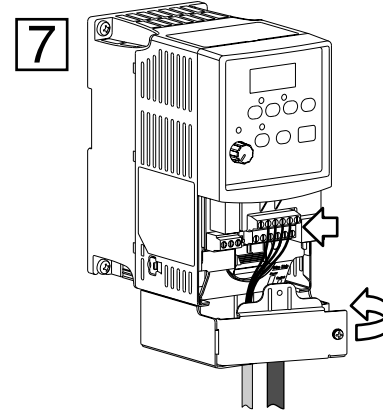

MD60 NEMA 1 / IP30 Kit Installation Instructions

Model Numbers 6MD-NM1A and 6MD-NM1B
Instruction Manual D2-3503

ATTENTION: Wait three (3) minutes for capacitors to discharge to safe voltage levels. Failure to observe this precaution could result in severe bodily injury or loss of life.