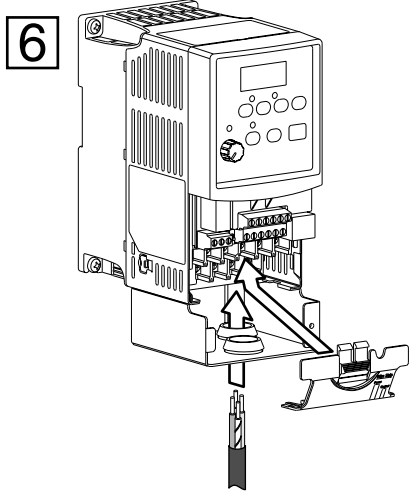

MD60 NEMA 1 / IP30 Kit Installation Instructions

Model Numbers 6MD-NM1A and 6MD-NM1B
Instruction Manual D2-3503

ATTENTION: Wait three (3) minutes for capacitors to discharge to safe voltage levels. Failure to observe this precaution could result in severe bodily injury or loss of life.