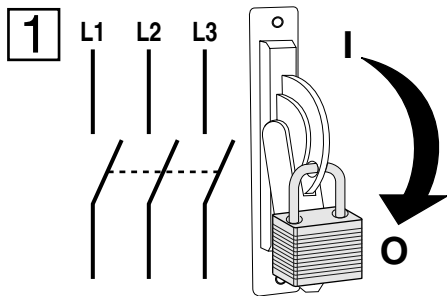

MD60 NEMA 1 / IP30 Kit Installation Instructions

Model Numbers 6MD-NM1A and 6MD-NM1B
Instruction Manual D2-3503

ATTENTION: Wait three (3) minutes for capacitors to discharge to safe voltage levels. Failure to observe this precaution could result in severe bodily injury or loss of life.