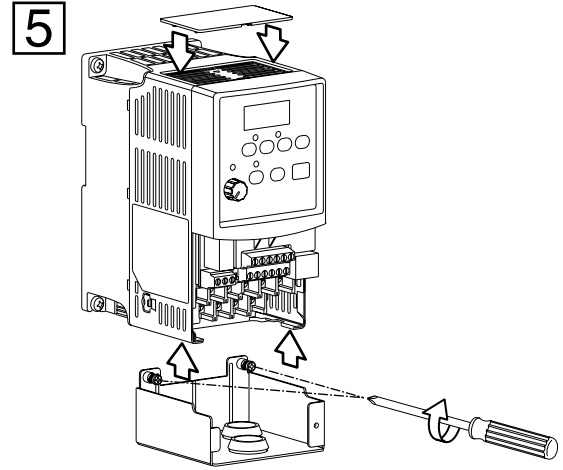

MD60 NEMA 1 / IP30 Kit Installation Instructions

Model Numbers 6MD-NM1A and 6MD-NM1B
Instruction Manual D2-3503

ATTENTION: Wait three (3) minutes for capacitors to discharge to safe voltage levels. Failure to observe this precaution could result in severe bodily injury or loss of life.