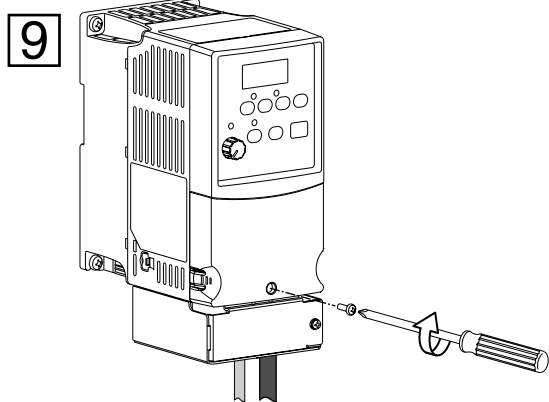

MD60 NEMA 1 / IP30 Kit Installation Instructions

Model Numbers 6MD-NM1A and 6MD-NM1B
Instruction Manual D2-3503

ATTENTION: Wait three (3) minutes for capacitors to discharge to safe voltage levels. Failure to observe this precaution could result in severe bodily injury or loss of life.