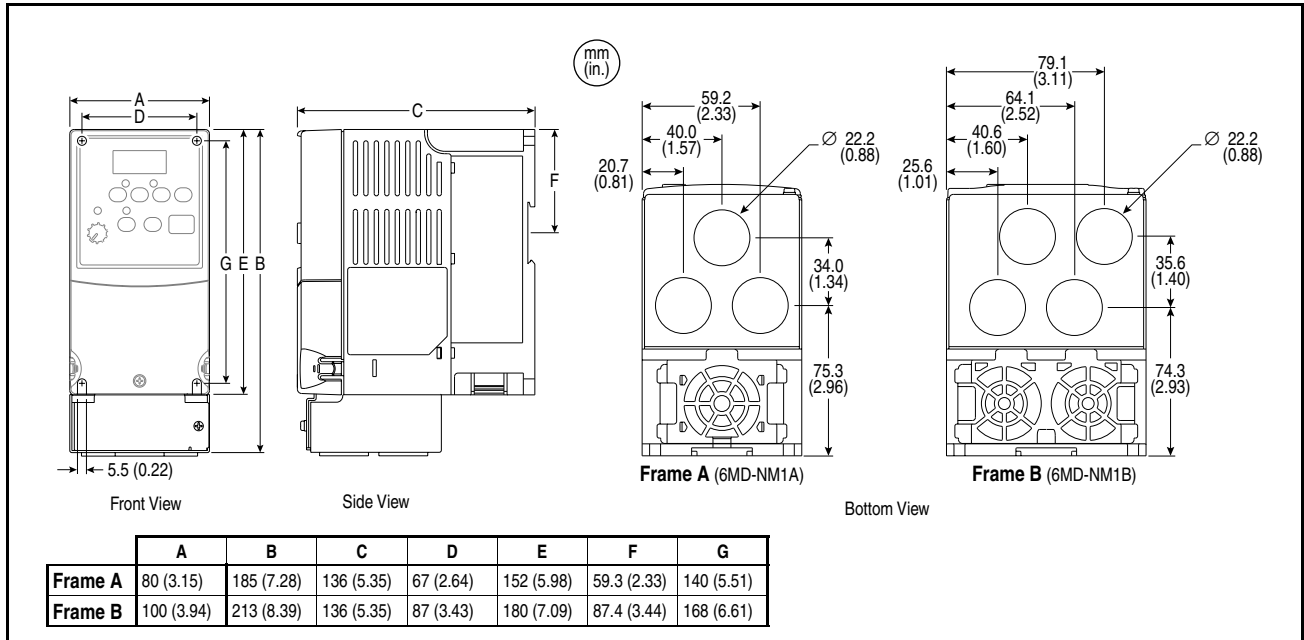

MD60 NEMA 1 / IP30 Kit Installation Instructions

Model Numbers 6MD-NM1A and 6MD-NM1B
Instruction Manual D2-3503

ATTENTION: Wait three (3) minutes for capacitors to discharge to safe voltage levels. Failure to observe this precaution could result in severe bodily injury or loss of life.