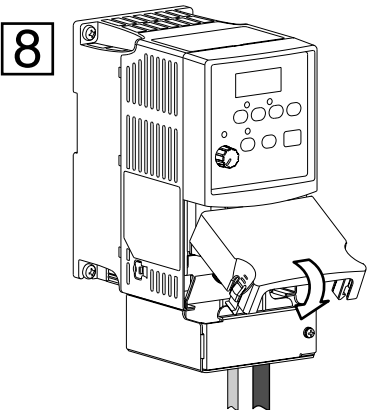

MD60 NEMA 1 / IP30 Kit Installation Instructions

Model Numbers 6MD-NM1A and 6MD-NM1B
Instruction Manual D2-3503

ATTENTION: Wait three (3) minutes for capacitors to discharge to safe voltage levels. Failure to observe this precaution could result in severe bodily injury or loss of life.