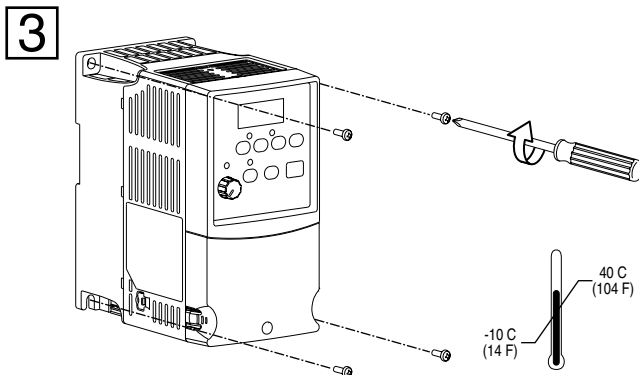

MD60 NEMA 1 / IP30 Kit Installation Instructions

Model Numbers 6MD-NM1A and 6MD-NM1B
Instruction Manual D2-3503

ATTENTION: Wait three (3) minutes for capacitors to discharge to safe voltage levels. Failure to observe this precaution could result in severe bodily injury or loss of life.