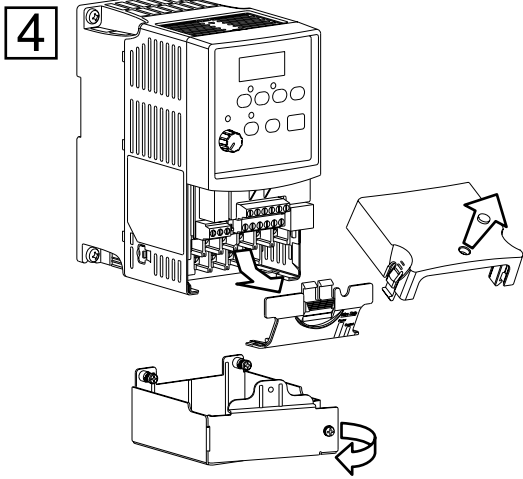

MD60 NEMA 1 / IP30 Kit Installation Instructions

Model Numbers 6MD-NM1A and 6MD-NM1B
Instruction Manual D2-3503

ATTENTION: Wait three (3) minutes for capacitors to discharge to safe voltage levels. Failure to observe this precaution could result in severe bodily injury or loss of life.